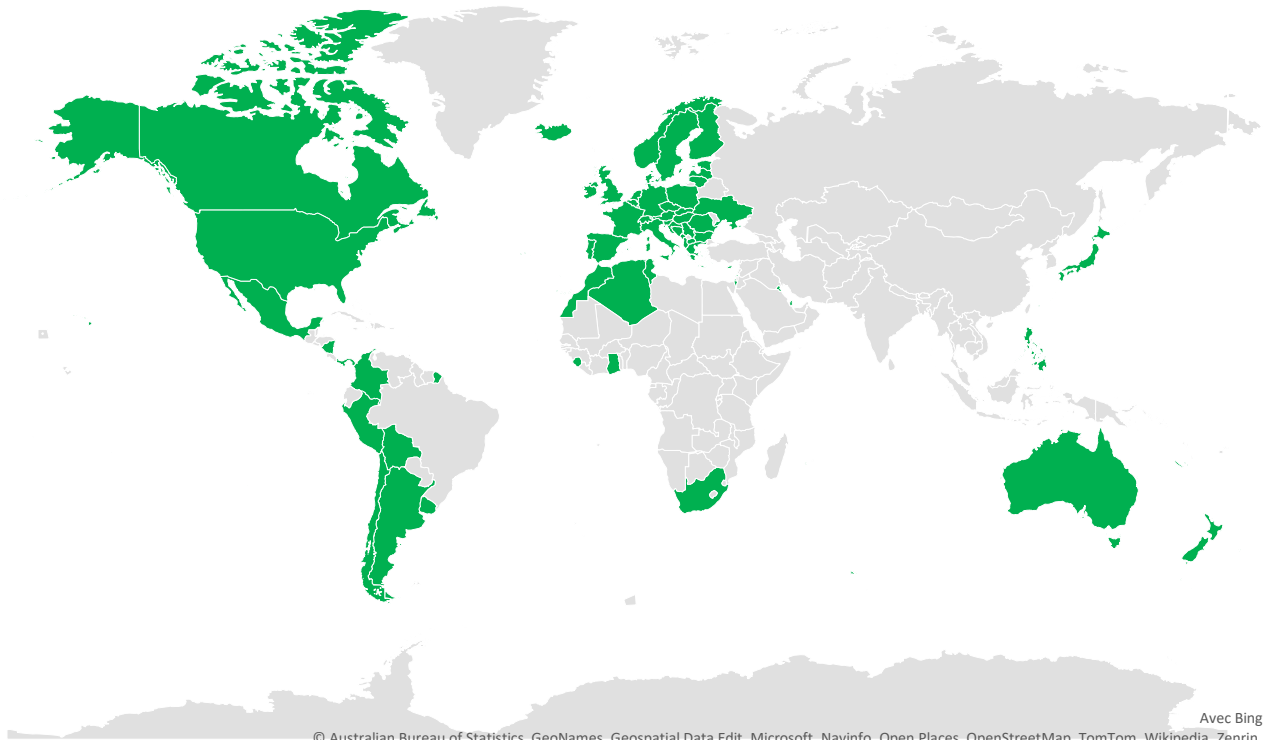

POTAIN[®]
CONNECT[™]

GROVE[®]
CONNECT[™]

Potain CONNECT / Grove CONNECT map overview

■ Available

Si vous avez besoin de la solution Potain CONNECT / Grove CONNECT dans un pays non autorisé, veuillez contacter Manitowoc pour plus de précision.

If you require the Potain CONNECT / Grove CONNECT solution in an unauthorized country, please contact Manitowoc for clarification.

 Potain CONNECT / Grove CONNECT available.

Code	Country	Code	Country
AL	Albania	KW	Kuwait
DZ	Algeria	LV	Latvia
AD	Andorra	LI	Liechtenstein
AR	Argentina	LT	Lithuania
AT	Austria	LU	Luxembourg
AU	Australia	MT	Malta
BE	Belgium	MQ	Martinique
BO	Bolivia (Plurinational State of)	YT	Mayotte
BA	Bosnia and Herzegovina	MX	Mexico
BG	Bulgaria	MD	Moldova (the Republic of)
BH	Bahrain	MC	Monaco
CA	Canada	ME	Montenegro
CL	Chile	MA	Morocco
CO	Colombia	NL	Netherlands
HR	Croatia	NC	New Caledonia
CY	Cyprus	NZ	New Zealand
CZ	Czech Republic	NI	Nicaragua
DK	Denmark	MK	North Macedonia
DM	Dominica	NO	Norway
EE	Estonia	PA	Panama
FI	Finland	PH	Philippines
FR	France	PE	Peru
GF	French Guiana	PL	Poland
PF	French Polynesia	PT	Portugal
TF	French Southern Territories	QA	Qatar
DE	Germany	RE	Réunion
GH	Ghana	RO	Romania
GI	Gibraltar	PM	Saint Pierre and Miquelon
GR	Greece	RS	Serbia
GP	Guadeloupe	SL	Sierra Leone
GG	Guernsey	SK	Slovakia
HU	Hungary	SI	Slovenia
IS	Iceland	ZA	South Africa
IE	Ireland	ES	Spain
IT	Italy	SE	Sweden
JP	Japan	CH	Switzerland
KR	Korea (the Republic of)	TW	Taiwan (Province of China)

Code	Country
TN	Tunisia
GB	United Kingdom of Great Britain and Northern Ireland
US	United States of America
UA	Ukraine
UY	Uruguay